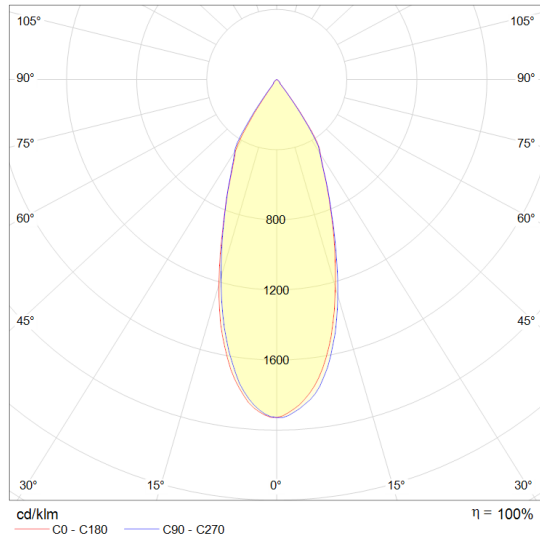

KR 24V MINI

DIMENSION

ACCESSORIES

Name	KR 24V MINI
Barcode	176K118.10
Color	Black
Category	Magnetic track light

PRODUCT

Type	LED
Luminous flux	368 lm
Colour temperature	3000 K
Chromatic stability	Mac Adam Step 3
Colour Rendering Index	CRI90
Power	8 W
Efficacy	46 lm/W
LED lifespan	30 000h
Light beam angle	37°

POLAR DIAGRAM

CONICAL DIAGRAM

UNIFIED GLARE RATING - UGR

ceiling/cavity	0.7	0.7	0.5	0.5	0.3	0.7	0.7	0.5	0.5	0.3
walls	0.5	0.3	0.5	0.3	0.3	0.5	0.3	0.5	0.3	0.3
working plane	0.2	0.2	0.2	0.2	0.2	0.2	0.2	0.2	0.2	0.2
Room dimensions	Viewed crosswise					Viewed endwise				
x = 2H y = 2H	18.5	19.2	18.7	19.3	19.5	18.1	18.8	18.3	18.9	19.1
3H	18.3	19.0	18.6	19.2	19.4	17.9	18.6	18.2	18.8	19.0
4H	18.2	18.9	18.5	19.1	19.3	17.9	18.5	18.1	18.7	18.9
6H	18.2	18.7	18.4	19.0	19.2	17.8	18.4	18.1	18.6	18.8
8H	18.1	18.7	18.4	18.9	19.2	17.7	18.3	18.0	18.5	18.8
12H	18.1	18.6	18.4	18.9	19.1	17.7	18.2	18.0	18.5	18.8
4H 2H	18.3	18.9	18.5	19.1	19.3	17.9	18.5	18.2	18.7	18.9
3H	18.1	18.7	18.4	18.9	19.2	17.7	18.3	18.0	18.5	18.8
4H	18.0	18.5	18.4	18.8	19.1	17.6	18.1	18.0	18.4	18.7
6H	17.9	18.4	18.3	18.7	19.0	17.5	18.0	17.9	18.3	18.6
8H	17.9	18.3	18.2	18.6	19.0	17.5	17.9	17.9	18.2	18.6
12H	17.8	18.2	18.2	18.5	18.9	17.4	17.8	17.8	18.2	18.5
8H 4H	17.9	18.3	18.2	18.6	19.0	17.5	17.9	17.9	18.2	18.6
6H	17.7	18.1	18.2	18.5	18.9	17.4	17.7	17.8	18.1	18.5
8H	17.7	18.0	18.1	18.4	18.8	17.3	17.6	17.7	18.0	18.5
12H	17.6	17.9	18.1	18.3	18.8	17.2	17.5	17.7	17.9	18.4
Variations with the observer position at spacings:										
S = 1.0H	+ 3.0 / - 6.1					+ 2.8 / - 6.2				
1.5H	+ 4.2 / - 3.9					+ 3.9 / - 4.0				
2.0H	+ 4.4 / - 8.4					+ 4.4 / - 8.1				