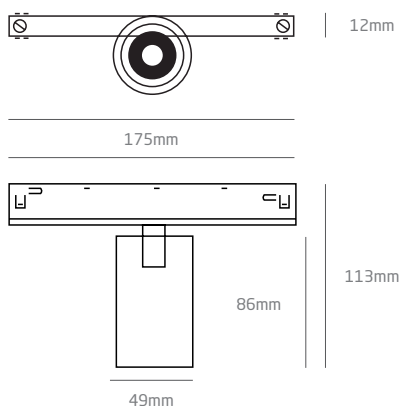

KR 24V MINI

DIMENSION

ACCESSORIES

Name	KR 24V MINI
Barcode	176K118.10
Color	Black
Category	Magnetic track light

PRODUCT

Type	LED
Luminous flux	368 lm
Colour temperature	3000 K
Chromatic stability	Mac Adam Step 3
Colour Rendering Index	CRI90
Power	8 W
Efficacy	46 lm/W
LED lifespan	30 000h
Light beam angle	37°

LIGHT SOURCE

LIGHTING FIXTURE / ELECTRICAL DATA

Driver	Included - External
Voltage	24Vdc
Frequency	50/60 Hz
Dimming	Phase cut Dimmable / DALI on request
Electrical insulation class	II

OTHER DATA

Sealing	IP20
Weight	250g
Units per package	1pcs
Material	Aluminium

POLAR DIAGRAM

CONICAL DIAGRAM

UNIFIED GLARE RATING - UGR

ceiling/cavity	0.7	0.7	0.5	0.5	0.3	0.7	0.7	0.5	0.5	0.3
walls	0.5	0.3	0.5	0.3	0.3	0.5	0.3	0.5	0.3	0.3
working plane	0.2	0.2	0.2	0.2	0.2	0.2	0.2	0.2	0.2	0.2
Room dimensions	Viewed crosswise					Viewed endwise				
x = 2H y = 2H	18.5	19.2	18.7	19.3	19.5	18.1	18.8	18.3	18.9	19.1
3H	18.3	19.0	18.6	19.2	19.4	17.9	18.6	18.2	18.8	19.0
4H	18.2	18.9	18.5	19.1	19.3	17.9	18.5	18.1	18.7	18.9
6H	18.2	18.7	18.4	19.0	19.2	17.8	18.4	18.1	18.6	18.8
8H	18.1	18.7	18.4	18.9	19.2	17.7	18.3	18.0	18.5	18.8
12H	18.1	18.6	18.4	18.9	19.1	17.7	18.2	18.0	18.5	18.8
4H 2H	18.3	18.9	18.5	19.1	19.3	17.9	18.5	18.2	18.7	18.9
3H	18.1	18.7	18.4	18.9	19.2	17.7	18.3	18.0	18.5	18.8
4H	18.0	18.5	18.4	18.8	19.1	17.6	18.1	18.0	18.4	18.7
6H	17.9	18.4	18.3	18.7	19.0	17.5	18.0	17.9	18.3	18.6
8H	17.9	18.3	18.2	18.6	19.0	17.5	17.9	17.9	18.2	18.6
12H	17.8	18.2	18.2	18.5	18.9	17.4	17.8	17.8	18.2	18.5
8H 4H	17.9	18.3	18.2	18.6	19.0	17.5	17.9	17.9	18.2	18.6
6H	17.7	18.1	18.2	18.5	18.9	17.4	17.7	17.8	18.1	18.5
8H	17.7	18.0	18.1	18.4	18.8	17.3	17.6	17.7	18.0	18.5
12H	17.6	17.9	18.1	18.3	18.8	17.2	17.5	17.7	17.9	18.4
Variations with the observer position at spacings:										
S = 1.0H	+ 3.0 / - 6.1					+ 2.8 / - 6.2				
1.5H	+ 4.2 / - 3.9					+ 3.9 / - 4.0				
2.0H	+ 4.4 / - 8.4					+ 4.4 / - 8.1				