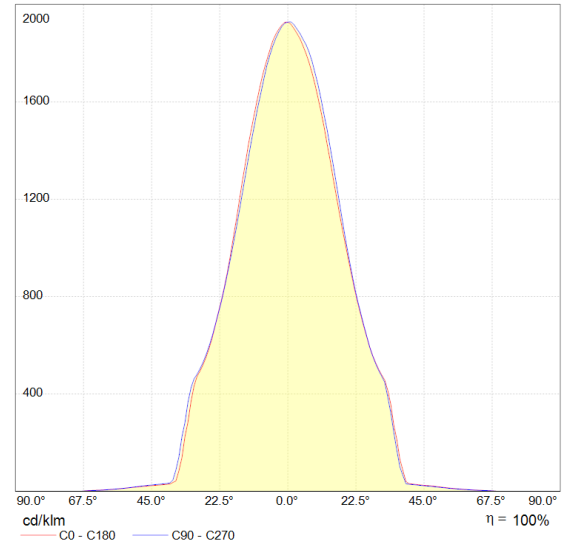

KR 24V MINI

DIMENSION

ACCESSORIES

Name	KR 24V MINI
Barcode	176K118.10
Color	Black
Category	Magnetic track light

PRODUCT

Type	LED
Luminous flux	368 lm
Colour temperature	3000 K
Chromatic stability	Mac Adam Step 3
Colour Rendering Index	CRI90
Power	8 W
Efficacy	46 lm/W
LED lifespan	30 000h
Light beam angle	37°

POLAR DIAGRAM

CONICAL DIAGRAM

UNIFIED GLARE RATING - UGR

ceiling/cavity	0.7	0.7	0.5	0.5	0.3	0.7	0.7	0.5	0.5	0.3
walls	0.5	0.3	0.5	0.3	0.3	0.5	0.3	0.5	0.3	0.3
working plane	0.2	0.2	0.2	0.2	0.2	0.2	0.2	0.2	0.2	0.2
Room dimensions	Viewed crosswise					Viewed endwise				
x = 2H y = 2H	18.5	19.2	18.7	19.3	19.5	18.1	18.8	18.3	18.9	19.1
3H	18.3	19.0	18.6	19.2	19.4	17.9	18.6	18.2	18.8	19.0
4H	18.2	18.9	18.5	19.1	19.3	17.9	18.5	18.1	18.7	18.9
6H	18.2	18.7	18.4	19.0	19.2	17.8	18.4	18.1	18.6	18.8
8H	18.1	18.7	18.4	18.9	19.2	17.7	18.3	18.0	18.5	18.8
12H	18.1	18.6	18.4	18.9	19.1	17.7	18.2	18.0	18.5	18.8
4H 2H	18.3	18.9	18.5	19.1	19.3	17.9	18.5	18.2	18.7	18.9
3H	18.1	18.7	18.4	18.9	19.2	17.7	18.3	18.0	18.5	18.8
4H	18.0	18.5	18.4	18.8	19.1	17.6	18.1	18.0	18.4	18.7
6H	17.9	18.4	18.3	18.7	19.0	17.5	18.0	17.9	18.3	18.6
8H	17.9	18.3	18.2	18.6	19.0	17.5	17.9	17.9	18.2	18.6
12H	17.8	18.2	18.2	18.5	18.9	17.4	17.8	17.8	18.2	18.5
8H 4H	17.9	18.3	18.2	18.6	19.0	17.5	17.9	17.9	18.2	18.6
6H	17.7	18.1	18.2	18.5	18.9	17.4	17.7	17.8	18.1	18.5
8H	17.7	18.0	18.1	18.4	18.8	17.3	17.6	17.7	18.0	18.5
12H	17.6	17.9	18.1	18.3	18.8	17.2	17.5	17.7	17.9	18.4
Variations with the observer position at spacings:										
S = 1.0H	+ 3.0 / - 6.1					+ 2.8 / - 6.2				
1.5H	+ 4.2 / - 3.9					+ 3.9 / - 4.0				
2.0H	+ 4.4 / - 8.4					+ 4.4 / - 8.1				