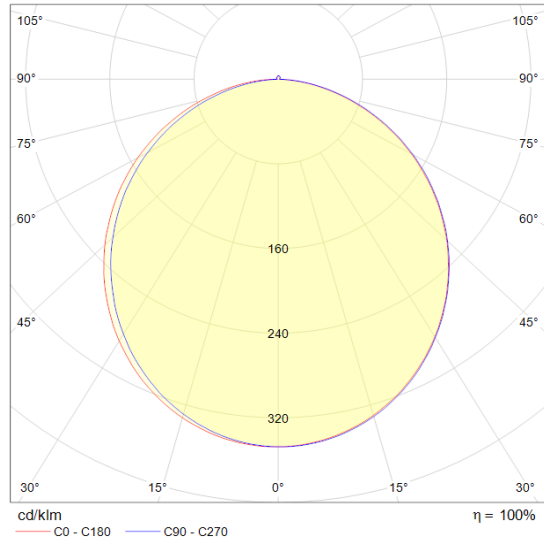

DIMENSION

PRODUCT

Name	ALTO 120
Barcode	172K167.10 / 172K167.11
Color	Black / White
Category	Ceiling / Wall

LIGHT SOURCE

Type	LED
Luminous flux	833 lm
Colour temperature	3000 K
Chromatic stability	Mac Adam Step 3
Colour Rendering Index	CR190
Power	12 W
Efficacy	69 lm/W
LED lifespan	50 000h (L70B50)
Light beam angle	120°

POLAR DIAGRAM

CONICAL DIAGRAM