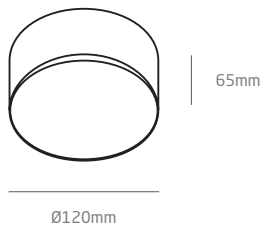

DIMENSION

PRODUCT

Name	ALTO 120
Barcode	172K167.10 / 172K167.11
Color	Black / White
Category	Ceiling / Wall

LIGHT SOURCE

Type	LED
Luminous flux	833 lm
Colour temperature	3000 K
Chromatic stability	Mac Adam Step 3
Colour Rendering Index	CR190
Power	12 W
Efficacy	69 lm/W
LED lifespan	50 000h (L70B50)
Light beam angle	120°