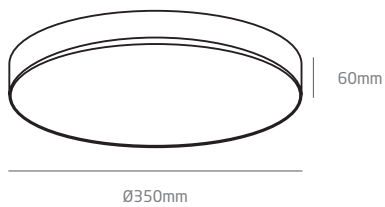

DIMENSION

PRODUCT

Name	ALTO 350
Barcode	172K165.10 / 172K165.11
Color	Black / White
Category	Ceiling / Wall

LIGHT SOURCE

Type	LED
Luminous flux	2375 lm
Colour temperature	3000 K
Chromatic stability	Mac Adam Step 3
Colour Rendering Index	CR190
Power	28 W
Efficacy	85 lm/W
LED lifespan	50 000h (L70B50)
Light beam angle	120°

LIGHTING FIXTURE / ELECTRICAL DATA

Driver	Included
Voltage	230V
Frequency	50/60 Hz
Dimming	Non Dimmable
Electrical insulation class	I

OTHER DATA

Sealing	IP44
Weight	1819g
Units per package	1pcs
Material	Aluminium
Diffuser material	Polycarbonate
Diffuser type	Opal