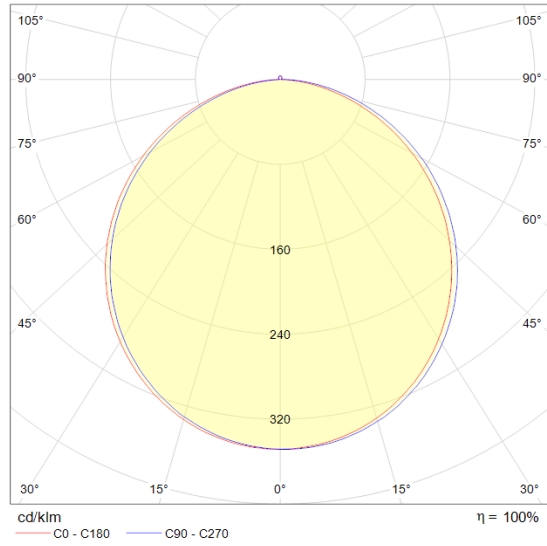

DIMENSION

PRODUCT

Name	ALTO 350
Barcode	172K165.10 / 172K165.11
Color	Black / White
Category	Ceiling / Wall

LIGHT SOURCE

Type	LED
Luminous flux	2375 lm
Colour temperature	3000 K
Chromatic stability	Mac Adam Step 3
Colour Rendering Index	CR190
Power	28 W
Efficacy	85 lm/W
LED lifespan	50 000h (L70B50)
Light beam angle	120°

POLAR DIAGRAM

CONICAL DIAGRAM