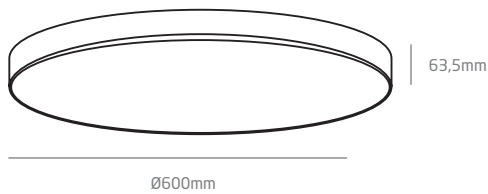

## DIMENSION

## PRODUCT

Name	ALTO 600
Barcode	172K178.11 / 172K178.10
Color	White / Black
Category	Ceiling - Surface Mounted

## LIGHT SOURCE

Type	LED
Luminous flux	6080 lm
Colour temperature	3000 K
Chromatic stability	Mac Adam Step 3
Colour Rendering Index	CR190
Power	60 W
Efficacy	101 lm/W
LED lifespan	50 000h
Light beam angle	120°

## OTHER DATA

Sealing	IP44
Weight	5090g
Units per package	1pcs
Material	Aluminium
Diffuser material	Polycarbonate
Diffuser type	Opal

POLAR DIAGRAM

CONICAL DIAGRAM