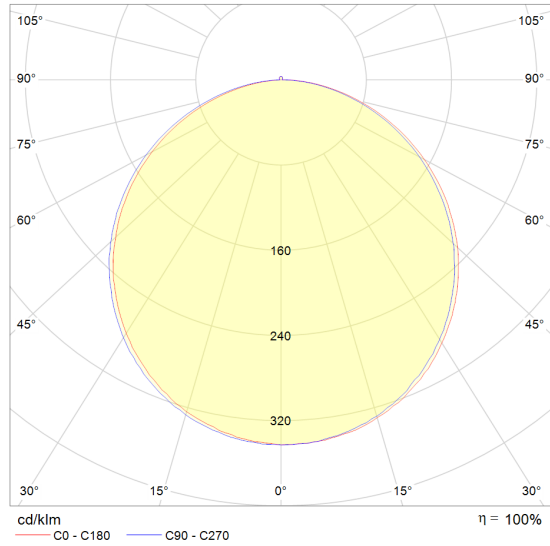

POLAR DIAGRAM