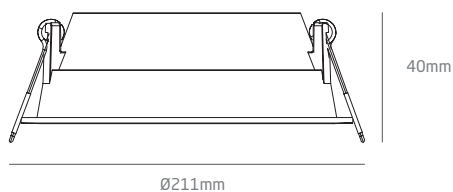

DIMENSION

Name	SPHERO
Barcode	152K109.11 / 152K144.11
Color	White
Category	Ceiling - Recessed

PRODUCT

Type	LED
Luminous flux	2314lm / 2573lm
Colour temperature	3000K / 4000K
Chromatic stability	Mac Adam Step 3
Colour Rendering Index	CRI>80
Power	23.6 W
Efficacy	98 lm/W
LED lifespan	60 000h (L80B20)
Light beam angle	100°
Unified Glare Rating	<24

OTHER DATA

Sealing	IP44
Weight	408g
Cut out dimension	Ø206mm
Units per package	1
Material	Aluminium
Diffuser Material	Polycarbonate
Diffuser Type	Opal

POLAR DIAGRAM

CONICAL DIAGRAM

UNIFIED GLARE RATING - UGR