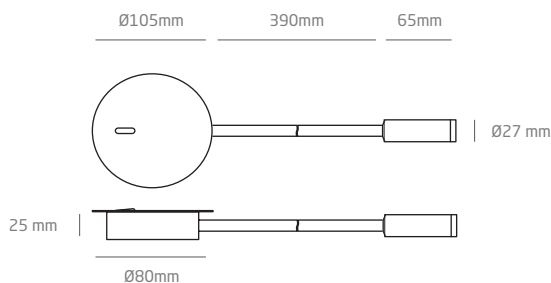

DIMENSION

Name	FLEX
Barcode	172K222.10 / 172K218.10
Color	Black / Black with White
Category	Wall - Surface Mounted

PRODUCT

Type	LED
Luminous flux	60 lm
Colour temperature	3000 K
Chromatic stability	Mac Adam Step<3
Colour Rendering Index	CR180
Power	1 W
Efficacy	60 lm/W
LED lifespan	50 000h

LIGHT SOURCE

Driver	Included
Voltage	230V
Frequency	50/60 Hz
Dimming	Non Dimmable / ON-OFF
Electrical insulation class	I

LIGHTING FIXTURE / ELECTRICAL DATA

Sealing	IP20
Weight	460g
Units per package	1pcs
Material	Aluminium / Silicone
Switch	Integrated / ON-OFF