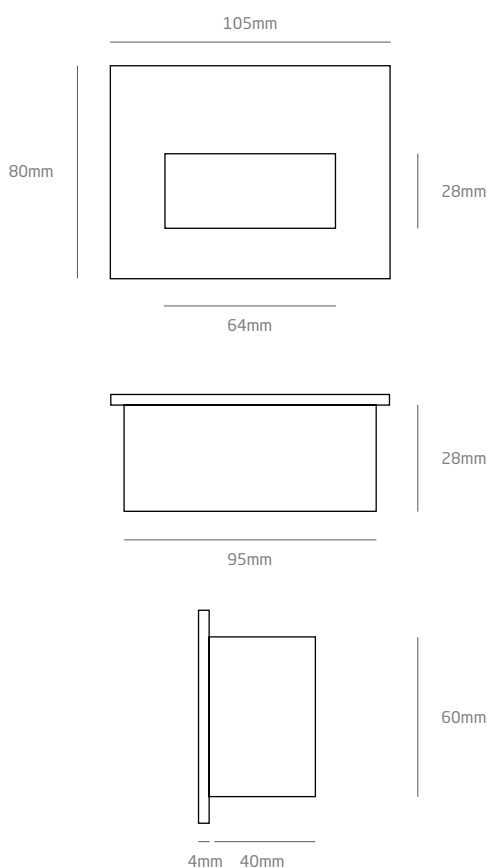

## DIMENSION

Name	STEP
Barcode	WL0001_3W
Color	White
Category	Wall - Recessed

## PRODUCT

STEP

WL0001\_3W

White

Wall - Recessed

## LIGHT SOURCE

LED

155 lm

2700 K

Mac Adam Step<3

CRI>80

3 W

52 lm/W

50 000h

Type	LED
Luminous flux	155 lm
Colour temperature	2700 K
Chromatic stability	Mac Adam Step<3
Colour Rendering Index	CRI>80
Power	3 W
Efficacy	52 lm/W
LED lifespan	50 000h