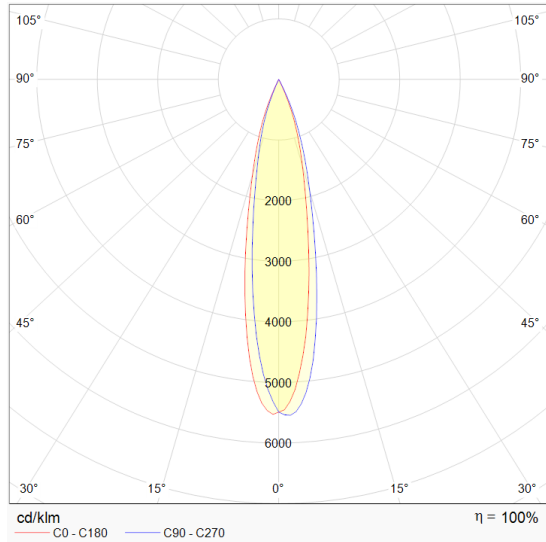

DIMENSION

Name	STICK
Barcode	172K206.11 / 172K206.10
Color	White / Black
Category	Ceiling - Surface Mounted

PRODUCT

Type	LED
Luminous flux	550 lm
Colour temperature	3000 K
Chromatic stability	Mac Adam Step 3
Colour Rendering Index	CRI>90
Power	7 W
Efficacy	79 lm/W
LED lifespan	50 000h
Light beam angle	32°
Unified Glare Rating	UGR<16

OTHER DATA

POLAR DIAGRAM

CONICAL DIAGRAM

UNIFIED GLARE RATING - UGR

Ceiling	70	70	50	50	30	70	70	50	50	30	
Wall	50	30	50	30	30	50	30	50	30	30	
Floor	20	20	20	20	20	20	20	20	20	20	
Room Size	Weft to light axis direction of observation					Direction of light axis parallel observation					
X	Y										
2H	2H	10.6	11.5	10.8	11.5	11.9	10.6	11.5	10.8	11.6	11.9
	3H	11.8	12.6	12.2	13.0	13.0	11.8	12.6	12.0	12.9	12.9
	4H	12.4	13.2	12.5	13.5	13.6	12.2	13.0	12.6	13.4	13.6
	6H	12.7	13.4	13.1	13.7	13.7	12.6	13.3	13.0	13.7	13.8
	8H	13.1	13.8	13.2	13.8	14.1	12.9	13.6	13.0	13.7	14.0
4H	12H	13.0	13.7	13.2	13.9	14.2	12.8	13.5	13.1	13.9	14.1
	2H	11.5	12.1	11.5	12.1	12.4	11.3	11.9	11.4	12.1	12.3
	3H	12.7	13.3	12.9	13.4	13.7	12.6	13.1	12.8	13.4	13.6
	4H	13.2	13.7	13.5	13.9	14.2	13.2	13.6	13.4	13.9	14.2
	6H	13.7	14.1	14.0	14.3	14.6	13.5	14.1	13.8	14.3	14.7
8H	8H	13.9	14.4	14.2	14.4	14.8	13.8	14.3	14.0	14.4	14.8
	12H	14.0	14.5	14.3	14.5	14.9	13.9	14.3	14.1	14.6	14.9
	4H	13.5	14.0	13.8	14.0	14.4	13.3	13.8	13.6	14.0	14.3
	6H	14.1	14.4	14.3	14.5	14.9	14.0	14.2	14.3	14.7	14.9
	8H	14.3	14.6	14.6	14.7	15.2	14.3	14.4	14.5	14.8	15.2
12H	12H	14.6	14.8	14.9	15.0	15.4	14.4	14.7	14.7	15.1	15.4
	4H	13.4	13.9	13.8	14.1	14.4	13.4	13.8	13.6	14.1	14.3
	6H	14.1	14.6	14.4	14.6	15.0	14.1	14.3	14.3	14.6	15.0
	8H	14.5	14.7	14.8	14.9	15.3	14.3	14.7	14.7	15.0	15.1