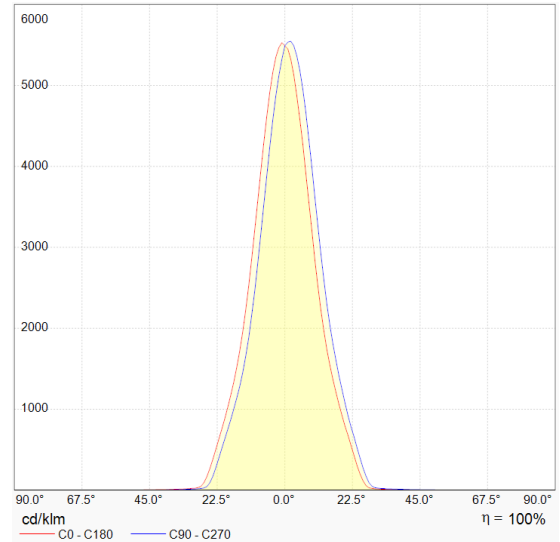

DIMENSION

Name	STICK
Barcode	172K206.11 / 172K206.10
Color	White / Black
Category	Ceiling - Surface Mounted

PRODUCT

Type	LED
Luminous flux	550 lm
Colour temperature	3000 K
Chromatic stability	Mac Adam Step 3
Colour Rendering Index	CRI>90
Power	7 W
Efficacy	79 lm/W
LED lifespan	50 000h
Light beam angle	32°
Unified Glare Rating	UGR<16

OTHER DATA

POLAR DIAGRAM

CONICAL DIAGRAM

UNIFIED GLARE RATING - UGR

Ceiling	70	70	50	50	30	70	70	50	50	30	
Wall	50	30	50	30	30	50	30	50	30	30	
Floor	20	20	20	20	20	20	20	20	20	20	
Room Size	Weft to light axis direction of observation					Direction of light axis parallel observation					
X	Y										
2H	2H	10.6	11.5	10.8	11.5	11.9	10.6	11.5	10.8	11.6	11.9
	3H	11.8	12.6	12.2	13.0	13.0	11.8	12.6	12.0	12.9	12.9
	4H	12.4	13.2	12.5	13.5	13.6	12.2	13.0	12.6	13.4	13.6
	6H	12.7	13.4	13.1	13.7	13.7	12.6	13.3	13.0	13.7	13.8
	8H	13.1	13.8	13.2	13.8	14.1	12.9	13.6	13.0	13.7	14.0
4H	12H	13.0	13.7	13.2	13.9	14.2	12.8	13.5	13.1	13.9	14.1
	2H	11.5	12.1	11.5	12.1	12.4	11.3	11.9	11.4	12.1	12.3
	3H	12.7	13.3	12.9	13.4	13.7	12.6	13.1	12.8	13.4	13.6
	4H	13.2	13.7	13.5	13.9	14.2	13.2	13.6	13.4	13.9	14.2
	6H	13.7	14.1	14.0	14.3	14.6	13.5	14.1	13.8	14.3	14.7
8H	8H	13.9	14.4	14.2	14.4	14.8	13.8	14.3	14.0	14.4	14.8
	12H	14.0	14.5	14.3	14.5	14.9	13.9	14.3	14.1	14.6	14.9
	4H	13.5	14.0	13.8	14.0	14.4	13.3	13.8	13.6	14.0	14.3
	6H	14.1	14.4	14.3	14.5	14.9	14.0	14.2	14.3	14.7	14.9
	8H	14.3	14.6	14.6	14.7	15.2	14.3	14.4	14.5	14.8	15.2
12H	12H	14.6	14.8	14.9	15.0	15.4	14.4	14.7	14.7	15.1	15.4
	4H	13.4	13.9	13.8	14.1	14.4	13.4	13.8	13.6	14.1	14.3
	6H	14.1	14.6	14.4	14.6	15.0	14.1	14.3	14.3	14.6	15.0
	8H	14.5	14.7	14.8	14.9	15.3	14.3	14.7	14.7	15.0	15.1