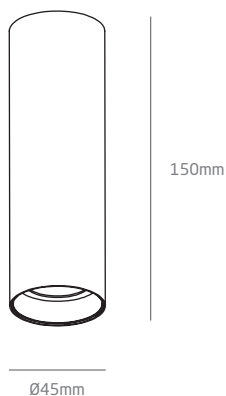

DIMENSION

Name	STICK
Barcode	172K206.11 / 172K206.10
Color	White / Black
Category	Ceiling - Surface Mounted

PRODUCT

Type	LED
Luminous flux	550 lm
Colour temperature	3000 K
Chromatic stability	Mac Adam Step 3
Colour Rendering Index	CRI>90
Power	7 W
Efficacy	79 lm/W
LED lifespan	50 000h
Light beam angle	32°
Unified Glare Rating	UGR<16

LIGHT SOURCE

Driver	Included
Voltage	230V
Frequency	50/60 Hz
Dimming	Phase cut Dimmable / DALI on request
Electrical insulation class	II

LIGHTING FIXTURE / ELECTRICAL DATA

Sealing	IP20
Weight	188g
Units per package	1pcs
Material	Aluminium

OTHER DATA

POLAR DIAGRAM

CONICAL DIAGRAM

UNIFIED GLARE RATING - UGR

Ceiling	70	70	50	50	30	70	70	50	50	30	
Wall	50	30	50	30	30	50	30	50	30	30	
Floor	20	20	20	20	20	20	20	20	20	20	
Room Size	Weft to light axis direction of observation					Direction of light axis parallel observation					
X	Y										
2H	2H	10.6	11.5	10.8	11.5	11.9	10.6	11.5	10.8	11.6	11.9
	3H	11.8	12.6	12.2	13.0	13.0	11.8	12.6	12.0	12.9	12.9
	4H	12.4	13.2	12.5	13.5	13.6	12.2	13.0	12.6	13.4	13.6
	6H	12.7	13.4	13.1	13.7	13.7	12.6	13.3	13.0	13.7	13.8
	8H	13.1	13.8	13.2	13.8	14.1	12.9	13.6	13.0	13.7	14.0
4H	12H	13.0	13.7	13.2	13.9	14.2	12.8	13.5	13.1	13.9	14.1
	2H	11.5	12.1	11.5	12.1	12.4	11.3	11.9	11.4	12.1	12.3
	3H	12.7	13.3	12.9	13.4	13.7	12.6	13.1	12.8	13.4	13.6
	4H	13.2	13.7	13.5	13.9	14.2	13.2	13.6	13.4	13.9	14.2
	6H	13.7	14.1	14.0	14.3	14.6	13.5	14.1	13.8	14.3	14.7
8H	8H	13.9	14.4	14.2	14.4	14.8	13.8	14.3	14.0	14.4	14.8
	12H	14.0	14.5	14.3	14.5	14.9	13.9	14.3	14.1	14.6	14.9
	4H	13.5	14.0	13.8	14.0	14.4	13.3	13.8	13.6	14.0	14.3
	6H	14.1	14.4	14.3	14.5	14.9	14.0	14.2	14.3	14.7	14.9
	8H	14.3	14.6	14.6	14.7	15.2	14.3	14.4	14.5	14.8	15.2
12H	12H	14.6	14.8	14.9	15.0	15.4	14.4	14.7	14.7	15.1	15.4
	4H	13.4	13.9	13.8	14.1	14.4	13.4	13.8	13.6	14.1	14.3
	6H	14.1	14.6	14.4	14.6	15.0	14.1	14.3	14.3	14.6	15.0
	8H	14.5	14.7	14.8	14.9	15.3	14.3	14.7	14.7	15.0	15.1