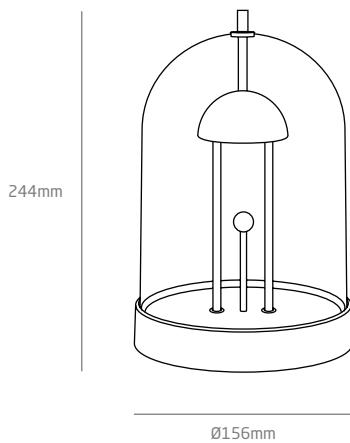

## DIMENSION

Name	Amber
Color	Nickel
Category	Hotel Line

## PRODUCT

Name	Amber
Color	Nickel
Category	Hotel Line

Type	LED
Colour temperature	3000 K
Chromatic stability	Mac Adam Step 3
Colour Rendering Index	CRI>90
Power	3 W
LED lifespan	50 000h
Battery capacity	4000mAh

## LIGHT SOURCE

Type	LED
Colour temperature	3000 K
Chromatic stability	Mac Adam Step 3
Colour Rendering Index	CRI>90
Power	3 W
LED lifespan	50 000h
Battery capacity	4000mAh

Driver	Included
Voltage	DC 5V2A
Frequency	50/60 Hz
Dimming	Touch Dimmable

## OTHER DATA

Sealing	IP20
Weight	1290g
Units per package	1
Material	Stainless Steel + ABS
Shade	Removable