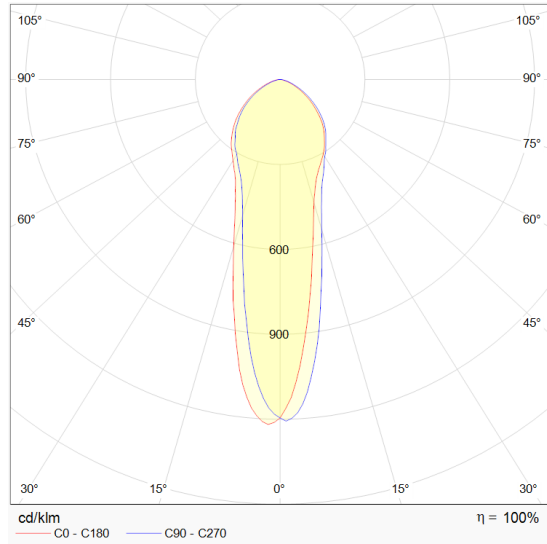

## LIGHT SOURCE

Type	LED
Luminous flux	470 lm
Colour temperature	2700 K
Chromatic stability	Mac Adam Step 3
Colour Rendering Index	CRI>90
Power	6 W
Efficacy	79 lm/W
LED lifespan	50 000h
Unified Glare Rating	UGR<19

## DIMENSION

## OTHER DATA

Sealing	IP20
Weight	260g
Units per package	1pcs
Material	Aluminium

POLAR DIAGRAM

CONICAL DIAGRAM