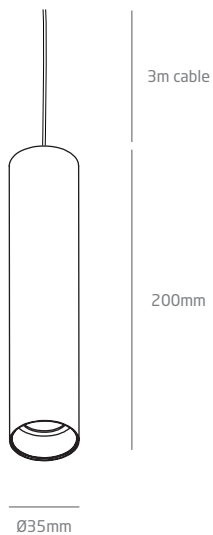

## PRODUCT

Name	TUBE
Barcode	173K274.10BK
Color	Gold
Category	Pendant

## LIGHT SOURCE

Type	LED
Luminous flux	470 lm
Colour temperature	2700 K
Chromatic stability	Mac Adam Step 3
Colour Rendering Index	CRI>90
Power	6 W
Efficacy	79 lm/W
LED lifespan	50 000h
Unified Glare Rating	UGR<19

## DIMENSION

## OTHER DATA

Sealing	IP20
Weight	260g
Units per package	1pcs
Material	Aluminium

POLAR DIAGRAM

CONICAL DIAGRAM