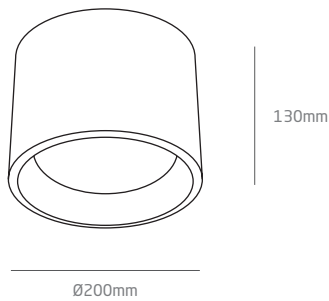

## DIMENSION

Name	ALTO 200
Barcode	-
Color	Black / White
Category	Ceiling / Wall

## PRODUCT

Type	LED
Luminous flux	2250 lm
Colour temperature	3000 K
Chromatic stability	Mac Adam Step 3
Colour Rendering Index	CRI>80
Power	30 W
Efficacy	75 lm/W
LED lifespan	50 000h (L70B50)
Light beam angle	90°