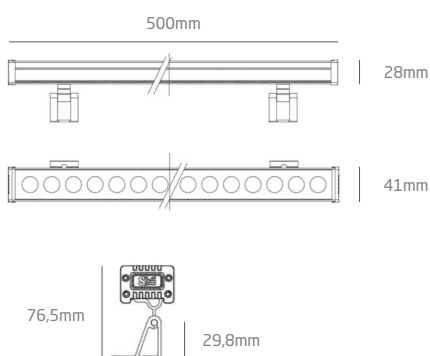

# LINE RGBW DMX 500mm

## DIMENSION

Name	LINE RGWB DMX
Barcode	276K105.12
Color	Whitie
Category	Outdoor

## PRODUCT

Type	LED
LED Source	CREE
Color	RGBW
Power	18W
QTY of LEDs	24pcs
Beam angle	45° (optional 10×60°, 30°, 60°)

## LIGHTING FIXTURE / ELECTRICAL DATA

Sealing	IP66
Weight	1350kg
Units per package	1pcs
Material	Anodised aluminium
Diffuser material	Tempered glass
Tiltable	Yes