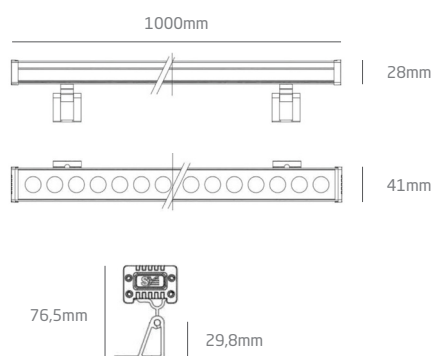

LINE RGBW DMX 1000mm

DIMENSION

Name	LINE RGWB DMX
Barcode	276K104.12
Color	Silver
Category	Outdoor

PRODUCT

Type	LED
LED Source	CREE
Color	RGBW
Power	36W
QTY of LEDs	24pcs
Beam angle	45° (optional 10×60°, 30°, 60°)

LIGHT SOURCE

Driver	Included / External
Voltage	24Vdc
Frequency	50/60 Hz
Electrical insulation class	III
Controll	DMX512, ON-OFF

LIGHTING FIXTURE / ELECTRICAL DATA

Sealing	IP66
Weight	1350kg
Units per package	1pcs
Material	Anodised aluminium
Diffuser material	Tempered glass
Tiltable	Yes