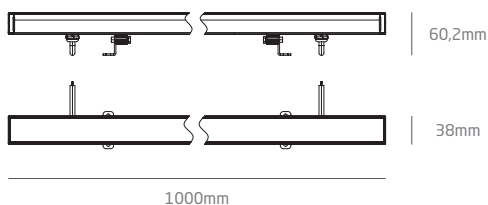

# R38W wallwasher 1000mm

**Krypton**  
SMARTLIGHT

## DIMENSION

Name	R38W wallwasher 1000mm
Barcode	-
Color	Black / White / Grey
Category	Outdoor

Type	LED
LED Source	CREE
Color Temperature	2700K / 3000K / 4000K / 5700K / RGB / RGBW
Power	12W / 24W / 36W / 48W
Beam angle	7°, 15°, 30°, 45°, 15°×60°, 20×40°

Voltage	24Vdc / 220VAC
Frequency	50/60 Hz
Electrical insulation class	III
Control	ON/OFF / DMX512 / PWM / 1-10V DIM

Sealing	IP66
Weight	1,5kg
Units per package	1pcs
Material	Anodised aluminium
Diffuser material	Tempered glass
Tiltable	Yes