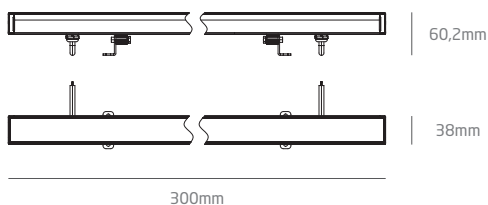

R38W wallwasher 300mm

Krypton
SMARTLIGHT

DIMENSION

Name	R38W wallwasher 300mm
Barcode	-
Color	Black
Category	Outdoor

PRODUCT

Type	LED
LED Source	CREE
Color Temperature	3000K
Power	12W
Beam angle	15°×60°

LIGHT SOURCE

Driver	Not Included - External
Voltage	24Vdc
Frequency	50/60 Hz
Electrical insulation class	III
Control	ON/OFF

LIGHTING FIXTURE / ELECTRICAL DATA

Sealing	IP66
Weight	0,5kg
Units per package	1pcs
Material	Anodised aluminium
Diffuser material	Tempered glass
Tilttable	Yes