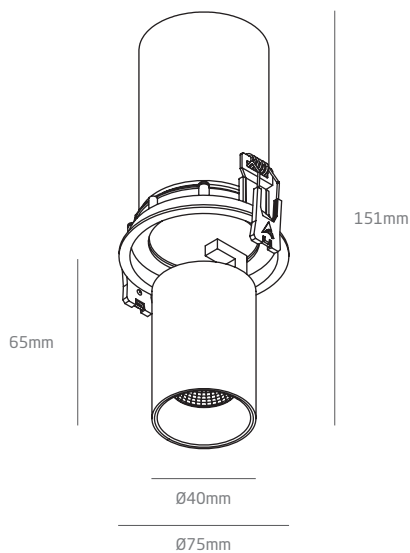

DIMENSION

PRODUCT

Name	SENIOR 40
Barcode	152K576.10
Color	Black
Category	Ceiling Recessed

LIGHT SOURCE

Type	LED
Luminous flux	760 lm
Colour temperature	2700 K
Chromatic stability	Mac Adam Step 3
Colour Rendering Index	CRI90
Power	9 W
Efficacy	85 lm/W
LED lifespan	50 000h
Light beam angle	38°

Sealing	IP20
Cut out dimension	Ø70mm
Units per package	1
Material	Aluminium

POLAR DIAGRAM

CONICAL DIAGRAM

UNIFIED GLARE RATING - UGR

Reflectance:										
Ceiling (cavity)	0.7	0.7	0.5	0.5	0.3	0.7	0.7	0.5	0.5	0.3
Wall	0.5	0.3	0.5	0.3	0.3	0.5	0.3	0.5	0.3	0.3
Reference plane	0.2	0.2	0.2	0.2	0.2	0.2	0.2	0.2	0.2	0.2
Room dimensions	Viewed crosswise					Viewed endwise				
X=2H Y=2H	7.3	8.0	7.6	8.2	8.4	7.4	8.1	7.7	8.3	8.5
3H	7.3	7.9	7.7	8.2	8.5	7.5	8.1	7.8	8.3	8.6
4H	7.3	7.8	7.6	8.1	8.4	7.4	8.0	7.8	8.3	8.5
6H	7.2	7.7	7.5	8.0	8.3	7.3	7.9	7.7	8.2	8.5
8H	7.2	7.6	7.5	8.0	8.3	7.3	7.8	7.7	8.1	8.5
12H	7.1	7.6	7.5	7.9	8.3	7.3	7.7	7.6	8.1	8.4
X=4H Y=2H	7.3	7.8	7.6	8.1	8.4	7.4	8.0	7.7	8.2	8.5
3H	7.3	7.8	7.7	8.1	8.5	7.5	7.9	7.8	8.3	8.6
4H	7.2	7.7	7.6	8.0	8.4	7.4	7.8	7.8	8.2	8.6
6H	7.1	7.5	7.6	7.9	8.3	7.3	7.7	7.7	8.1	8.5
8H	7.1	7.4	7.5	7.8	8.3	7.3	7.6	7.7	8.0	8.4
12H	7.0	7.3	7.5	7.8	8.2	7.2	7.5	7.7	7.9	8.4
X=8H Y=4H	7.1	7.4	7.5	7.9	8.3	7.3	7.6	7.7	8.0	8.5
6H	7.0	7.3	7.5	7.7	8.2	7.2	7.4	7.6	7.9	8.4
8H	6.9	7.2	7.4	7.7	8.2	7.1	7.4	7.6	7.8	8.3
12H	6.9	7.1	7.4	7.6	8.1	7.1	7.3	7.6	7.8	8.3
X=12H Y=4H	7.0	7.4	7.5	7.8	8.3	7.2	7.5	7.7	8.0	8.4
6H	6.9	7.2	7.4	7.7	8.2	7.1	7.4	7.6	7.8	8.3
8H	6.9	7.1	7.4	7.6	8.1	7.1	7.3	7.6	7.8	8.3
Variations with the observer position at spacings:										
S=1.0H	+2.7/-3.2					+3.7/-3.7				
S=1.5H	+5.0/-5.2					+6.2/-5.6				
S=2.0H	+6.9/-6.9					+8.0/-8.1				