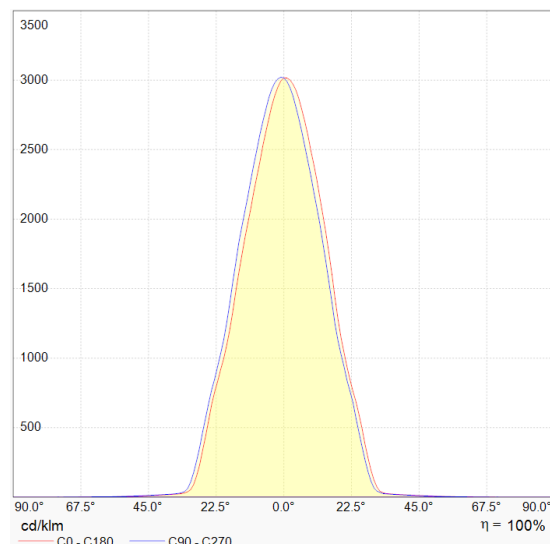

DIMENSION

PRODUCT

Name	SENIOR 40
Barcode	152K576.10
Color	Black
Category	Ceiling Recessed

LIGHT SOURCE

Type	LED
Luminous flux	760 lm
Colour temperature	2700 K
Chromatic stability	Mac Adam Step 3
Colour Rendering Index	CRI90
Power	9 W
Efficacy	85 lm/W
LED lifespan	50 000h
Light beam angle	38°

Sealing	IP20
Cut out dimension	Ø70mm
Units per package	1
Material	Aluminium

POLAR DIAGRAM

CONICAL DIAGRAM

UNIFIED GLARE RATING - UGR

Reflectance:										
Ceiling (cavity)	0.7	0.7	0.5	0.5	0.3	0.7	0.7	0.5	0.5	0.3
Wall	0.5	0.3	0.5	0.3	0.3	0.5	0.3	0.5	0.3	0.3
Reference plane	0.2	0.2	0.2	0.2	0.2	0.2	0.2	0.2	0.2	0.2
Room dimensions	Viewed crosswise					Viewed endwise				
X=2H Y=2H	7.3	8.0	7.6	8.2	8.4	7.4	8.1	7.7	8.3	8.5
3H	7.3	7.9	7.7	8.2	8.5	7.5	8.1	7.8	8.3	8.6
4H	7.3	7.8	7.6	8.1	8.4	7.4	8.0	7.8	8.3	8.5
6H	7.2	7.7	7.5	8.0	8.3	7.3	7.9	7.7	8.2	8.5
8H	7.2	7.6	7.5	8.0	8.3	7.3	7.8	7.7	8.1	8.5
12H	7.1	7.6	7.5	7.9	8.3	7.3	7.7	7.6	8.1	8.4
X=4H Y=2H	7.3	7.8	7.6	8.1	8.4	7.4	8.0	7.7	8.2	8.5
3H	7.3	7.8	7.7	8.1	8.5	7.5	7.9	7.8	8.3	8.6
4H	7.2	7.7	7.6	8.0	8.4	7.4	7.8	7.8	8.2	8.6
6H	7.1	7.5	7.6	7.9	8.3	7.3	7.7	7.7	8.1	8.5
8H	7.1	7.4	7.5	7.8	8.3	7.3	7.6	7.7	8.0	8.4
12H	7.0	7.3	7.5	7.8	8.2	7.2	7.5	7.7	7.9	8.4
X=8H Y=4H	7.1	7.4	7.5	7.9	8.3	7.3	7.6	7.7	8.0	8.5
6H	7.0	7.3	7.5	7.7	8.2	7.2	7.4	7.6	7.9	8.4
8H	6.9	7.2	7.4	7.7	8.2	7.1	7.4	7.6	7.8	8.3
12H	6.9	7.1	7.4	7.6	8.1	7.1	7.3	7.6	7.8	8.3
X=12H Y=4H	7.0	7.4	7.5	7.8	8.3	7.2	7.5	7.7	8.0	8.4
6H	6.9	7.2	7.4	7.7	8.2	7.1	7.4	7.6	7.8	8.3
8H	6.9	7.1	7.4	7.6	8.1	7.1	7.3	7.6	7.8	8.3
Variations with the observer position at spacings:										
S=1.0H	+2.7/-3.2					+3.7/-3.7				
S=1.5H	+5.0/-5.2					+6.2/-5.6				
S=2.0H	+6.9/-6.9					+8.0/-8.1				