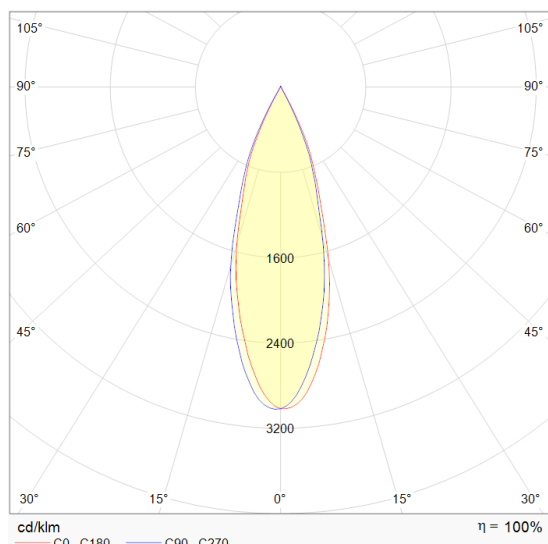

DIMENSION

PRODUCT

Name	SENIOR 40
Barcode	152K576.10
Color	Black
Category	Ceiling Recessed

LIGHT SOURCE

Type	LED
Luminous flux	760 lm
Colour temperature	2700 K
Chromatic stability	Mac Adam Step 3
Colour Rendering Index	CRI90
Power	9 W
Efficacy	85 lm/W
LED lifespan	50 000h
Light beam angle	38°

Sealing	IP20
Cut out dimension	Ø70mm
Units per package	1
Material	Aluminium

POLAR DIAGRAM

CONICAL DIAGRAM

UNIFIED GLARE RATING - UGR

Reflectance:										
Ceiling (cavity)	0.7	0.7	0.5	0.5	0.3	0.7	0.7	0.5	0.5	0.3
Wall	0.5	0.3	0.5	0.3	0.3	0.5	0.3	0.5	0.3	0.3
Reference plane	0.2	0.2	0.2	0.2	0.2	0.2	0.2	0.2	0.2	0.2
Room dimensions	Viewed crosswise					Viewed endwise				
X=2H Y=2H	7.3	8.0	7.6	8.2	8.4	7.4	8.1	7.7	8.3	8.5
3H	7.3	7.9	7.7	8.2	8.5	7.5	8.1	7.8	8.3	8.6
4H	7.3	7.8	7.6	8.1	8.4	7.4	8.0	7.8	8.3	8.5
6H	7.2	7.7	7.5	8.0	8.3	7.3	7.9	7.7	8.2	8.5
8H	7.2	7.6	7.5	8.0	8.3	7.3	7.8	7.7	8.1	8.5
12H	7.1	7.6	7.5	7.9	8.3	7.3	7.7	7.6	8.1	8.4
X=4H Y=2H	7.3	7.8	7.6	8.1	8.4	7.4	8.0	7.7	8.2	8.5
3H	7.3	7.8	7.7	8.1	8.5	7.5	7.9	7.8	8.3	8.6
4H	7.2	7.7	7.6	8.0	8.4	7.4	7.8	7.8	8.2	8.6
6H	7.1	7.5	7.6	7.9	8.3	7.3	7.7	7.7	8.1	8.5
8H	7.1	7.4	7.5	7.8	8.3	7.3	7.6	7.7	8.0	8.4
12H	7.0	7.3	7.5	7.8	8.2	7.2	7.5	7.7	7.9	8.4
X=8H Y=4H	7.1	7.4	7.5	7.9	8.3	7.3	7.6	7.7	8.0	8.5
6H	7.0	7.3	7.5	7.7	8.2	7.2	7.4	7.6	7.9	8.4
8H	6.9	7.2	7.4	7.7	8.2	7.1	7.4	7.6	7.8	8.3
12H	6.9	7.1	7.4	7.6	8.1	7.1	7.3	7.6	7.8	8.3
X=12H Y=4H	7.0	7.4	7.5	7.8	8.3	7.2	7.5	7.7	8.0	8.4
6H	6.9	7.2	7.4	7.7	8.2	7.1	7.4	7.6	7.8	8.3
8H	6.9	7.1	7.4	7.6	8.1	7.1	7.3	7.6	7.8	8.3
Variations with the observer position at spacings:										
S=1.0H	+2.7/-3.2					+3.7/-3.7				
S=1.5H	+5.0/-5.2					+6.2/-5.6				
S=2.0H	+6.9/-6.9					+8.0/-8.1				