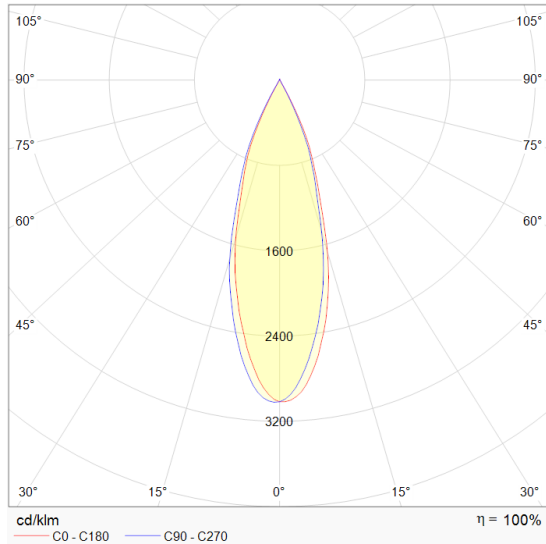

SENIOR 40A trimless

Krypton
SMARTLIGHT

DIMENSION

PRODUCT

Name	SENIOR 40A trimless
Barcode	152K575.10
Color	Black
Category	Ceiling Recessed

LIGHT SOURCE

Type	LED
Luminous flux	760 lm
Colour temperature	3000 K
Chromatic stability	Mac Adam Step 3
Colour Rendering Index	CRI90
Power	9 W
Efficacy	85 lm/W
LED lifespan	50 000h
Light beam angle	38°

Sealing	IP20
Cut out dimension	Ø100mm
Units per package	1
Material	Aluminium
Montage type	Trimless

POLAR DIAGRAM

CONICAL DIAGRAM

UNIFIED GLARE RATING - UGR

Reflectance:										
Ceiling (cavity)	0.7	0.7	0.5	0.5	0.3	0.7	0.7	0.5	0.5	0.3
Wall	0.5	0.3	0.5	0.3	0.3	0.5	0.3	0.5	0.3	0.3
Reference plane	0.2	0.2	0.2	0.2	0.2	0.2	0.2	0.2	0.2	0.2
Room dimensions	Viewed crosswise					Viewed endwise				
X=2H Y=2H	7.3	8.0	7.6	8.2	8.4	7.4	8.1	7.7	8.3	8.5
3H	7.3	7.9	7.7	8.2	8.5	7.5	8.1	7.8	8.3	8.6
4H	7.3	7.8	7.6	8.1	8.4	7.4	8.0	7.8	8.3	8.5
6H	7.2	7.7	7.5	8.0	8.3	7.3	7.9	7.7	8.2	8.5
8H	7.2	7.6	7.5	8.0	8.3	7.3	7.8	7.7	8.1	8.5
12H	7.1	7.6	7.5	7.9	8.3	7.3	7.7	7.6	8.1	8.4
X=4H Y=2H	7.3	7.8	7.6	8.1	8.4	7.4	8.0	7.7	8.2	8.5
3H	7.3	7.8	7.7	8.1	8.5	7.5	7.9	7.8	8.3	8.6
4H	7.2	7.7	7.6	8.0	8.4	7.4	7.8	7.8	8.2	8.6
6H	7.1	7.5	7.6	7.9	8.3	7.3	7.7	7.7	8.1	8.5
8H	7.1	7.4	7.5	7.8	8.3	7.3	7.6	7.7	8.0	8.4
12H	7.0	7.3	7.5	7.8	8.2	7.2	7.5	7.7	7.9	8.4
X=8H Y=4H	7.1	7.4	7.5	7.9	8.3	7.3	7.6	7.7	8.0	8.5
6H	7.0	7.3	7.5	7.7	8.2	7.2	7.4	7.6	7.9	8.4
8H	6.9	7.2	7.4	7.7	8.2	7.1	7.4	7.6	7.8	8.3
12H	6.9	7.1	7.4	7.6	8.1	7.1	7.3	7.6	7.8	8.3
X=12H Y=4H	7.0	7.4	7.5	7.8	8.3	7.2	7.5	7.7	8.0	8.4
6H	6.9	7.2	7.4	7.7	8.2	7.1	7.4	7.6	7.8	8.3
8H	6.9	7.1	7.4	7.6	8.1	7.1	7.3	7.6	7.8	8.3
Variations with the observer position at spacings:										
S=1.0H	+2.7/-3.2					+3.7/-3.7				
S=1.5H	+5.0/-5.2					+6.2/-5.6				
S=2.0H	+6.9/-6.9					+8.0/-8.1				