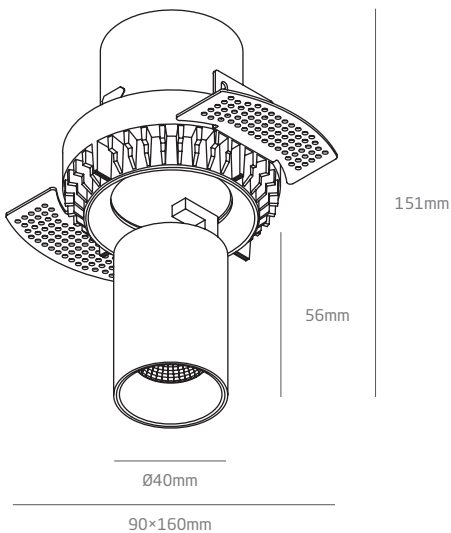

SENIOR 40A trimless

Krypton
SMARTLIGHT

DIMENSION

PRODUCT

Name	SENIOR 40A trimless
Barcode	152K575.10
Color	Black
Category	Ceiling Recessed

LIGHT SOURCE

Type	LED
Luminous flux	760 lm
Colour temperature	3000 K
Chromatic stability	Mac Adam Step 3
Colour Rendering Index	CRI90
Power	9 W
Efficacy	85 lm/W
LED lifespan	50 000h
Light beam angle	38°

Sealing	IP20
Cut out dimension	Ø100mm
Units per package	1
Material	Aluminium
Montage type	Trimless

POLAR DIAGRAM

CONICAL DIAGRAM

UNIFIED GLARE RATING - UGR

Reflectance:										
Ceiling (cavity)	0.7	0.7	0.5	0.5	0.3	0.7	0.7	0.5	0.5	0.3
Wall	0.5	0.3	0.5	0.3	0.3	0.5	0.3	0.5	0.3	0.3
Reference plane	0.2	0.2	0.2	0.2	0.2	0.2	0.2	0.2	0.2	0.2
Room dimensions	Viewed crosswise					Viewed endwise				
X=2H Y=2H	7.3	8.0	7.6	8.2	8.4	7.4	8.1	7.7	8.3	8.5
3H	7.3	7.9	7.7	8.2	8.5	7.5	8.1	7.8	8.3	8.6
4H	7.3	7.8	7.6	8.1	8.4	7.4	8.0	7.8	8.3	8.5
6H	7.2	7.7	7.5	8.0	8.3	7.3	7.9	7.7	8.2	8.5
8H	7.2	7.6	7.5	8.0	8.3	7.3	7.8	7.7	8.1	8.5
12H	7.1	7.6	7.5	7.9	8.3	7.3	7.7	7.6	8.1	8.4
X=4H Y=2H	7.3	7.8	7.6	8.1	8.4	7.4	8.0	7.7	8.2	8.5
3H	7.3	7.8	7.7	8.1	8.5	7.5	7.9	7.8	8.3	8.6
4H	7.2	7.7	7.6	8.0	8.4	7.4	7.8	7.8	8.2	8.6
6H	7.1	7.5	7.6	7.9	8.3	7.3	7.7	7.7	8.1	8.5
8H	7.1	7.4	7.5	7.8	8.3	7.3	7.6	7.7	8.0	8.4
12H	7.0	7.3	7.5	7.8	8.2	7.2	7.5	7.7	7.9	8.4
X=8H Y=4H	7.1	7.4	7.5	7.9	8.3	7.3	7.6	7.7	8.0	8.5
6H	7.0	7.3	7.5	7.7	8.2	7.2	7.4	7.6	7.9	8.4
8H	6.9	7.2	7.4	7.7	8.2	7.1	7.4	7.6	7.8	8.3
12H	6.9	7.1	7.4	7.6	8.1	7.1	7.3	7.6	7.8	8.3
X=12H Y=4H	7.0	7.4	7.5	7.8	8.3	7.2	7.5	7.7	8.0	8.4
6H	6.9	7.2	7.4	7.7	8.2	7.1	7.4	7.6	7.8	8.3
8H	6.9	7.1	7.4	7.6	8.1	7.1	7.3	7.6	7.8	8.3
Variations with the observer position at spacings:										
S=1.0H	+2.7/-3.2					+3.7/-3.7				
S=1.5H	+5.0/-5.2					+6.2/-5.6				
S=2.0H	+6.9/-6.9					+8.0/-8.1				