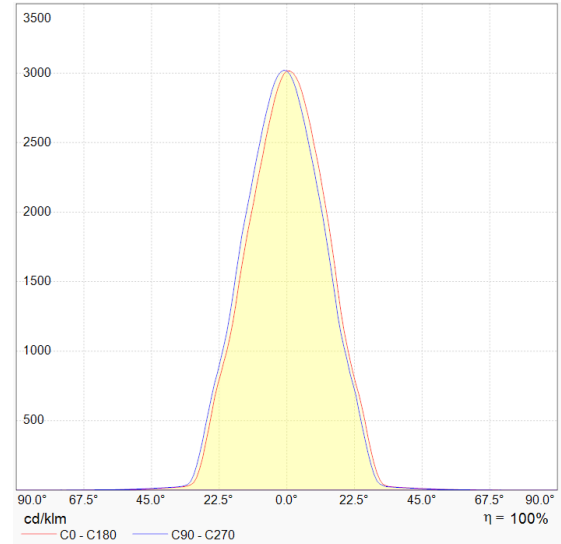

SENIOR 40A trimless

Krypton
SMARTLIGHT

DIMENSION

PRODUCT

Name	SENIOR 40A trimless
Barcode	152K575.10
Color	Black
Category	Ceiling Recessed

LIGHT SOURCE

Type	LED
Luminous flux	760 lm
Colour temperature	3000 K
Chromatic stability	Mac Adam Step 3
Colour Rendering Index	CRI90
Power	9 W
Efficacy	85 lm/W
LED lifespan	50 000h
Light beam angle	38°

Sealing	IP20
Cut out dimension	Ø100mm
Units per package	1
Material	Aluminium
Montage type	Trimless

POLAR DIAGRAM

CONICAL DIAGRAM

UNIFIED GLARE RATING - UGR

Reflectance:										
Ceiling (cavity)	0.7	0.7	0.5	0.5	0.3	0.7	0.7	0.5	0.5	0.3
Wall	0.5	0.3	0.5	0.3	0.3	0.5	0.3	0.5	0.3	0.3
Reference plane	0.2	0.2	0.2	0.2	0.2	0.2	0.2	0.2	0.2	0.2
Room dimensions	Viewed crosswise					Viewed endwise				
X=2H Y=2H	7.3	8.0	7.6	8.2	8.4	7.4	8.1	7.7	8.3	8.5
3H	7.3	7.9	7.7	8.2	8.5	7.5	8.1	7.8	8.3	8.6
4H	7.3	7.8	7.6	8.1	8.4	7.4	8.0	7.8	8.3	8.5
6H	7.2	7.7	7.5	8.0	8.3	7.3	7.9	7.7	8.2	8.5
8H	7.2	7.6	7.5	8.0	8.3	7.3	7.8	7.7	8.1	8.5
12H	7.1	7.6	7.5	7.9	8.3	7.3	7.7	7.6	8.1	8.4
X=4H Y=2H	7.3	7.8	7.6	8.1	8.4	7.4	8.0	7.7	8.2	8.5
3H	7.3	7.8	7.7	8.1	8.5	7.5	7.9	7.8	8.3	8.6
4H	7.2	7.7	7.6	8.0	8.4	7.4	7.8	7.8	8.2	8.6
6H	7.1	7.5	7.6	7.9	8.3	7.3	7.7	7.7	8.1	8.5
8H	7.1	7.4	7.5	7.8	8.3	7.3	7.6	7.7	8.0	8.4
12H	7.0	7.3	7.5	7.8	8.2	7.2	7.5	7.7	7.9	8.4
X=8H Y=4H	7.1	7.4	7.5	7.9	8.3	7.3	7.6	7.7	8.0	8.5
6H	7.0	7.3	7.5	7.7	8.2	7.2	7.4	7.6	7.9	8.4
8H	6.9	7.2	7.4	7.7	8.2	7.1	7.4	7.6	7.8	8.3
12H	6.9	7.1	7.4	7.6	8.1	7.1	7.3	7.6	7.8	8.3
X=12H Y=4H	7.0	7.4	7.5	7.8	8.3	7.2	7.5	7.7	8.0	8.4
6H	6.9	7.2	7.4	7.7	8.2	7.1	7.4	7.6	7.8	8.3
8H	6.9	7.1	7.4	7.6	8.1	7.1	7.3	7.6	7.8	8.3
Variations with the observer position at spacings:										
S=1.0H	+2.7/-3.2					+3.7/-3.7				
S=1.5H	+5.0/-5.2					+6.2/-5.6				
S=2.0H	+6.9/-6.9					+8.0/-8.1				