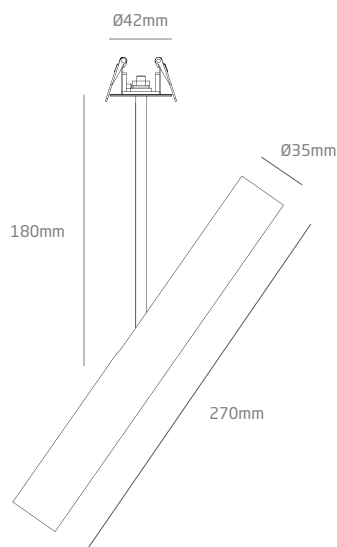

## DIMENSION

## PRODUCT

Name	ORIX
Barcode	176K197.11 / 176K197.10
Color	White / Black
Category	Ceiling recessed

## LIGHT SOURCE

Type	LED
Luminous flux	700 lm
Colour temperature	3000 K
Chromatic stability	Mac Adam Step 3
Colour Rendering Index	CR190
Power	8 W
Efficacy	88 lm/W
LED lifespan	>60 000h (L80B20)
Light beam angle	36°

## OTHER DATA

Sealing	IP20
Units per package	1
Cut-out dimension	Ø36mm
Material	Aluminium
Rotating / Tilting	355° / 90°
Ceiling base	Included - ceiling recessed

POLAR DIAGRAM

CONICAL DIAGRAM