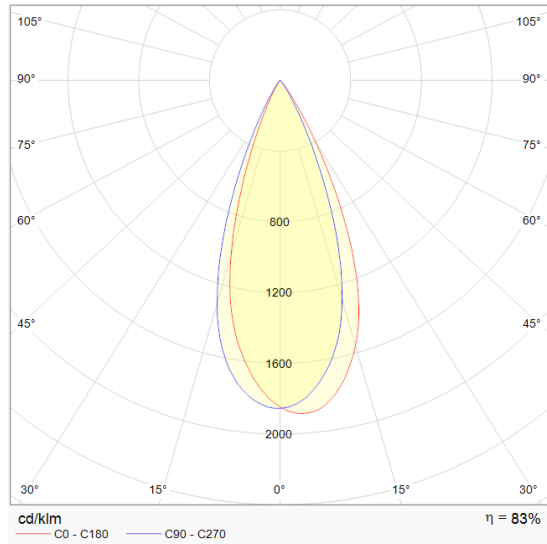

## DIMENSION

## LIGHT SOURCE

Type	LED
Luminous flux	700 lm
Colour temperature	3000 K
Chromatic stability	Mac Adam Step 3
Colour Rendering Index	CR190
Power	8 W
Efficacy	88 lm/W
LED lifespan	>60 000h (L80B20)
Light beam angle	36°

## OTHER DATA

Sealing	IP20
Units per package	1
Cut-out dimension	Ø36mm
Material	Aluminium
Rotating / Tilting	355° / 90°
Ceiling base	Included - ceiling recessed

POLAR DIAGRAM

CONICAL DIAGRAM