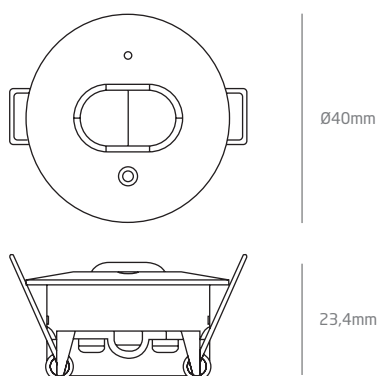

## DIMENSION

## OTHER DATA

Sealing	IP20
Recess measurements	Ø34mm
Units per package	1
Material	Polycarbonate
Guarantee	5 Years
Battery Guarantee	2 Years