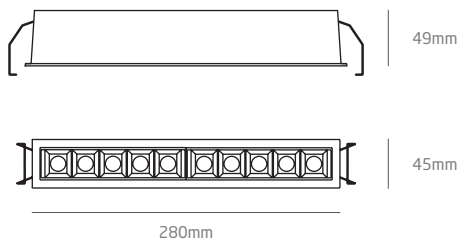

DIMENSION

Name	DOT X10
Barcode	152K596.11 - White body, white lens 152K596.10 - White body, black lens
Color	White / Black
Category	Ceiling Recessed

PRODUCT

Type	LED
Luminous flux	1480 lm
Colour temperature	3000 K
Chromatic stability	Mac Adam Step<3
Colour Rendering Index	CRI>90
Power	20 W
Efficacy	74 lm/W
LED lifespan	60 000h (L80B20)
Light beam angle	30° (on request: 15°, 45°)
Unified Glare Rating	<10

LIGHT SOURCE

Driver	Included - External
Voltage	230V
Frequency	50/60 Hz
Dimming	ON-OFF (on request: Phase cut Dimmable / DALI)
Electrical insulation class	II

LIGHTING FIXTURE / ELECTRICAL DATA

Sealing	IP20
Units per package	1
Cut out dimension	273×37mm
Body material	Aluminium
Reflector type	Lens
Reflector material	Polycarbonate