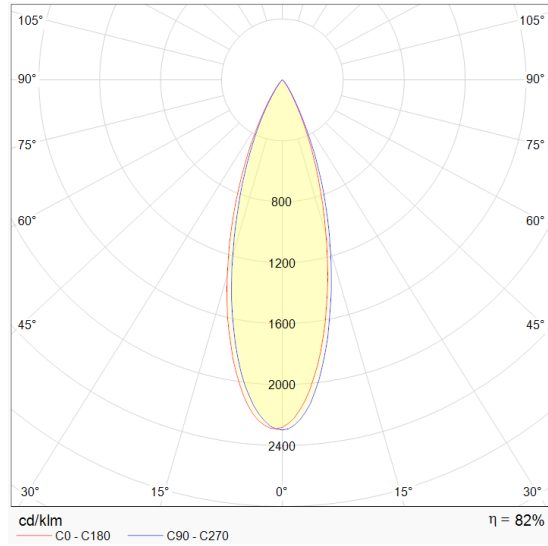

DIMENSION

Name	DOT X10
Barcode	152K596.11 - White body, white lens 152K596.10 - White body, black lens
Color	White / Black
Category	Ceiling Recessed

PRODUCT

Type	LED
Luminous flux	1480 lm
Colour temperature	3000 K
Chromatic stability	Mac Adam Step<3
Colour Rendering Index	CRI>90
Power	20 W
Efficacy	74 lm/W
LED lifespan	60 000h (L80B20)
Light beam angle	30° (on request: 15°, 45°)
Unified Glare Rating	<10

OTHER DATA

POLAR DIAGRAM

CONICAL DIAGRAM