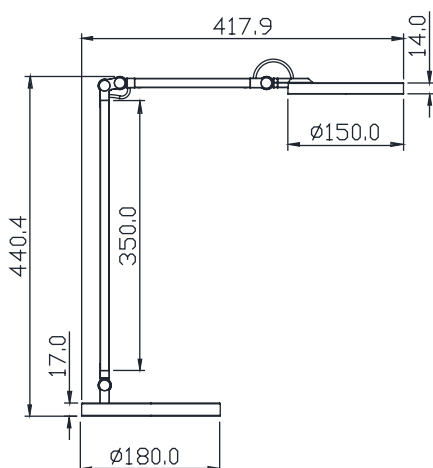

PRODUCT

Name	EXAM
Barcode	175K162.10
Color	Black
Category	Table lamp

LIGHT SOURCE

Type	LED
Luminous flux	520 lm
Colour temperature	3000K - 4000K - 5000K - 6500K
Chromatic stability	Mac Adam Step 3
Colour Rendering Index	CRI>80
Power	8 W
Efficacy	65 lm/W
LED lifespan	>60 000h (L80B20)

DIMENSION

LIGHTING FIXTURE / ELECTRICAL DATA

Driver	Included
Voltage	230V
Frequency	50/60 Hz
Dimming	Touch Dimmable
Electrical insulation class	III

OTHER DATA

Sealing	IP20
Units per package	1pcs
Body material	Aluminium
Diffuser material	Polycarbonate
Diffuser type	Opal