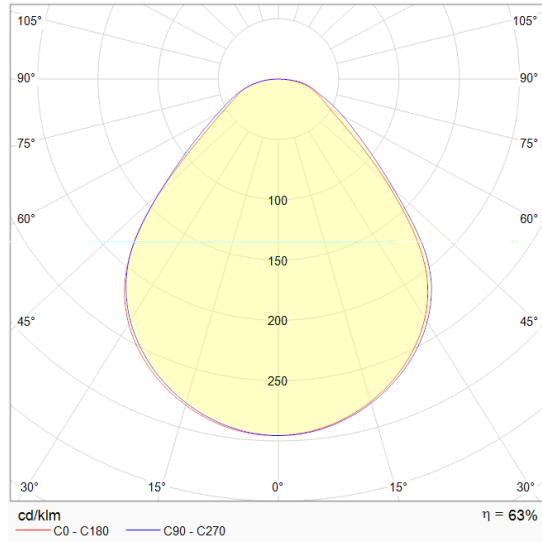

DIMENSION

Name	LOBEL 600
Barcode	172K601.10 / 172K601.11
Color	Black / White
Category	Surface mounted

PRODUCT

Type	LED
Luminous flux	3500-6000 lm
Colour temperature	3000K - 3500K - 4000K
Chromatic stability	Mac Adam Step 3
Colour Rendering Index	CR190
Power	35-60 W
Efficacy	100 lm/W
LED lifespan	60 000h (L80B20)
Light beam angle	120°

POLAR DIAGRAM

CONICAL DIAGRAM