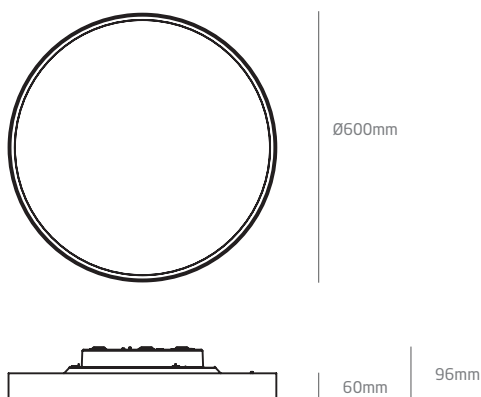

DIMENSION

Name	LOBEL 600
Barcode	172K601.10 / 172K601.11
Color	Black / White
Category	Surface mounted

PRODUCT

Type	LED
Luminous flux	3500-6000 lm
Colour temperature	3000K - 3500K - 4000K
Chromatic stability	Mac Adam Step 3
Colour Rendering Index	CR190
Power	35-60 W
Efficacy	100 lm/W
LED lifespan	60 000h (L80B20)
Light beam angle	120°

LIGHT SOURCE

LIGHTING FIXTURE / ELECTRICAL DATA

Driver	Included
Power control	DIP switch (700mA-1400mA)
Voltage	230V
Frequency	50/60 Hz
Dimming	ON-OFF
Electrical insulation class	I

OTHER DATA

Sealing	IP40
Units per package	1pcs
Material	Aluminium
Diffuser material	Polycarbonate
Diffuser type	Prismatic

POLAR DIAGRAM

CONICAL DIAGRAM