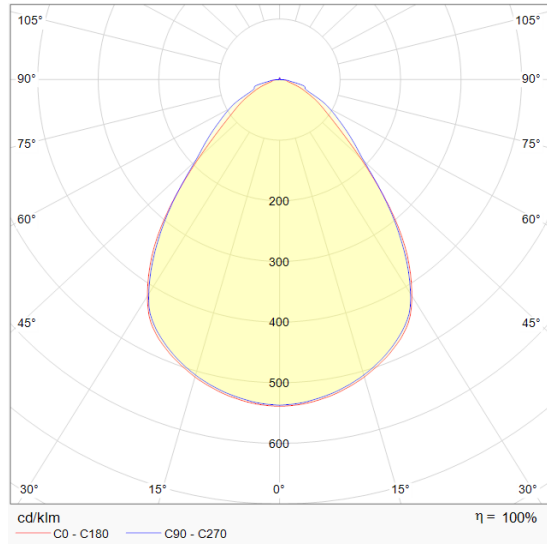

POLAR DIAGRAM