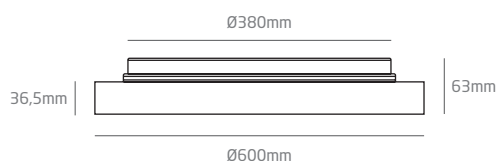

## DIMENSION

Name	ROTO 600
Barcode	172K597.11 / 172K597.10
Color	White / Black
Category	Ceiling - Surface Mounted

## PRODUCT

Type	LED
Luminous flux	3750lm - 4500lm - 5375lm - 6250lm
Colour temperature	3000K - 4000K - 5000K
Chromatic stability	Mac Adam Step 3
Colour Rendering Index	CR190
Power	30W-36W-43W-50W
Power control	DIP switch
Efficacy	125 lm/W
LED lifespan	>70 000h (L80B20)
Lighting distribution	Direct-indirect
Light beam angle - downwards	90°
Unified Glare Rating	UGR<19

## OTHER DATA

Sealing	IP20
Units per package	1pcs
Material	Aluminium
Diffuser material	Polycarbonate
Diffuser type	Microprismatic

POLAR DIAGRAM

CONICAL DIAGRAM